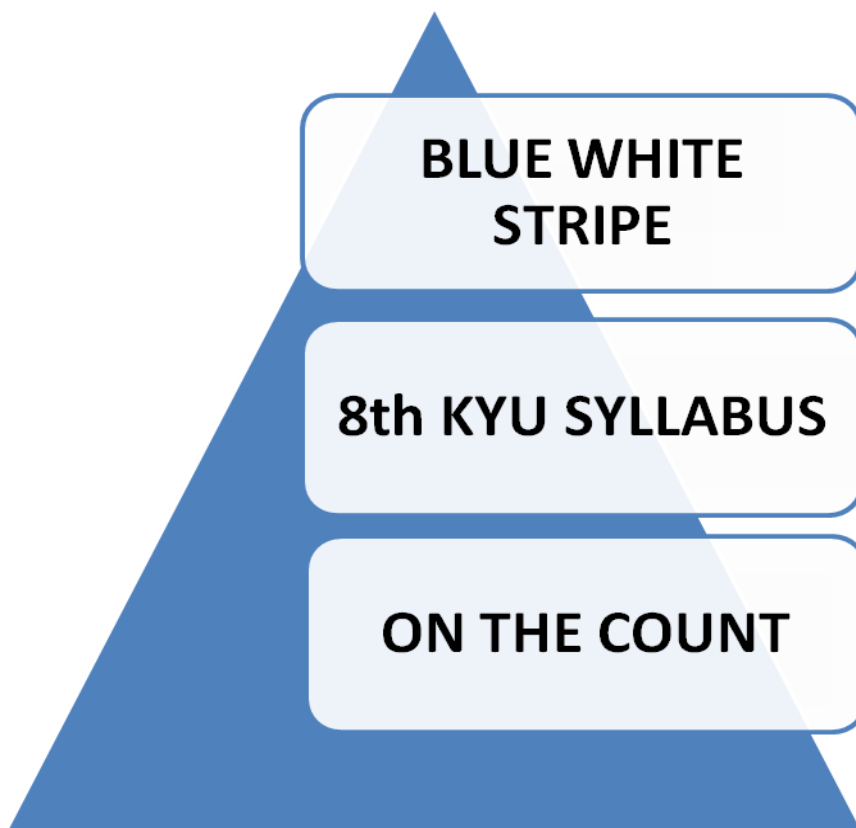

K.A.S.A SHOTOKAN GRADING SYLLABUS

BLUE WHITE STRIPE

WWW.KARATEASH.COM